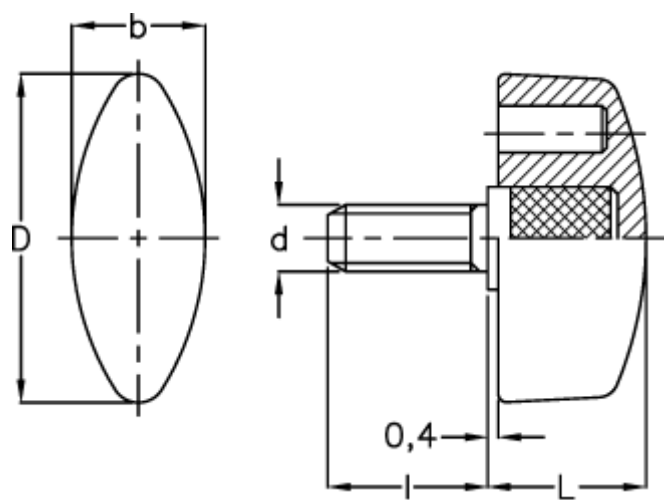

# Data Sheet

Article number: 2302108362

Description: E+G Wing knob  
CT.476/30 S-p-M6x16-INOX

## Measures

b	=	13
d	=	32
d 6g	=	M6
l	=	16
L	=	15